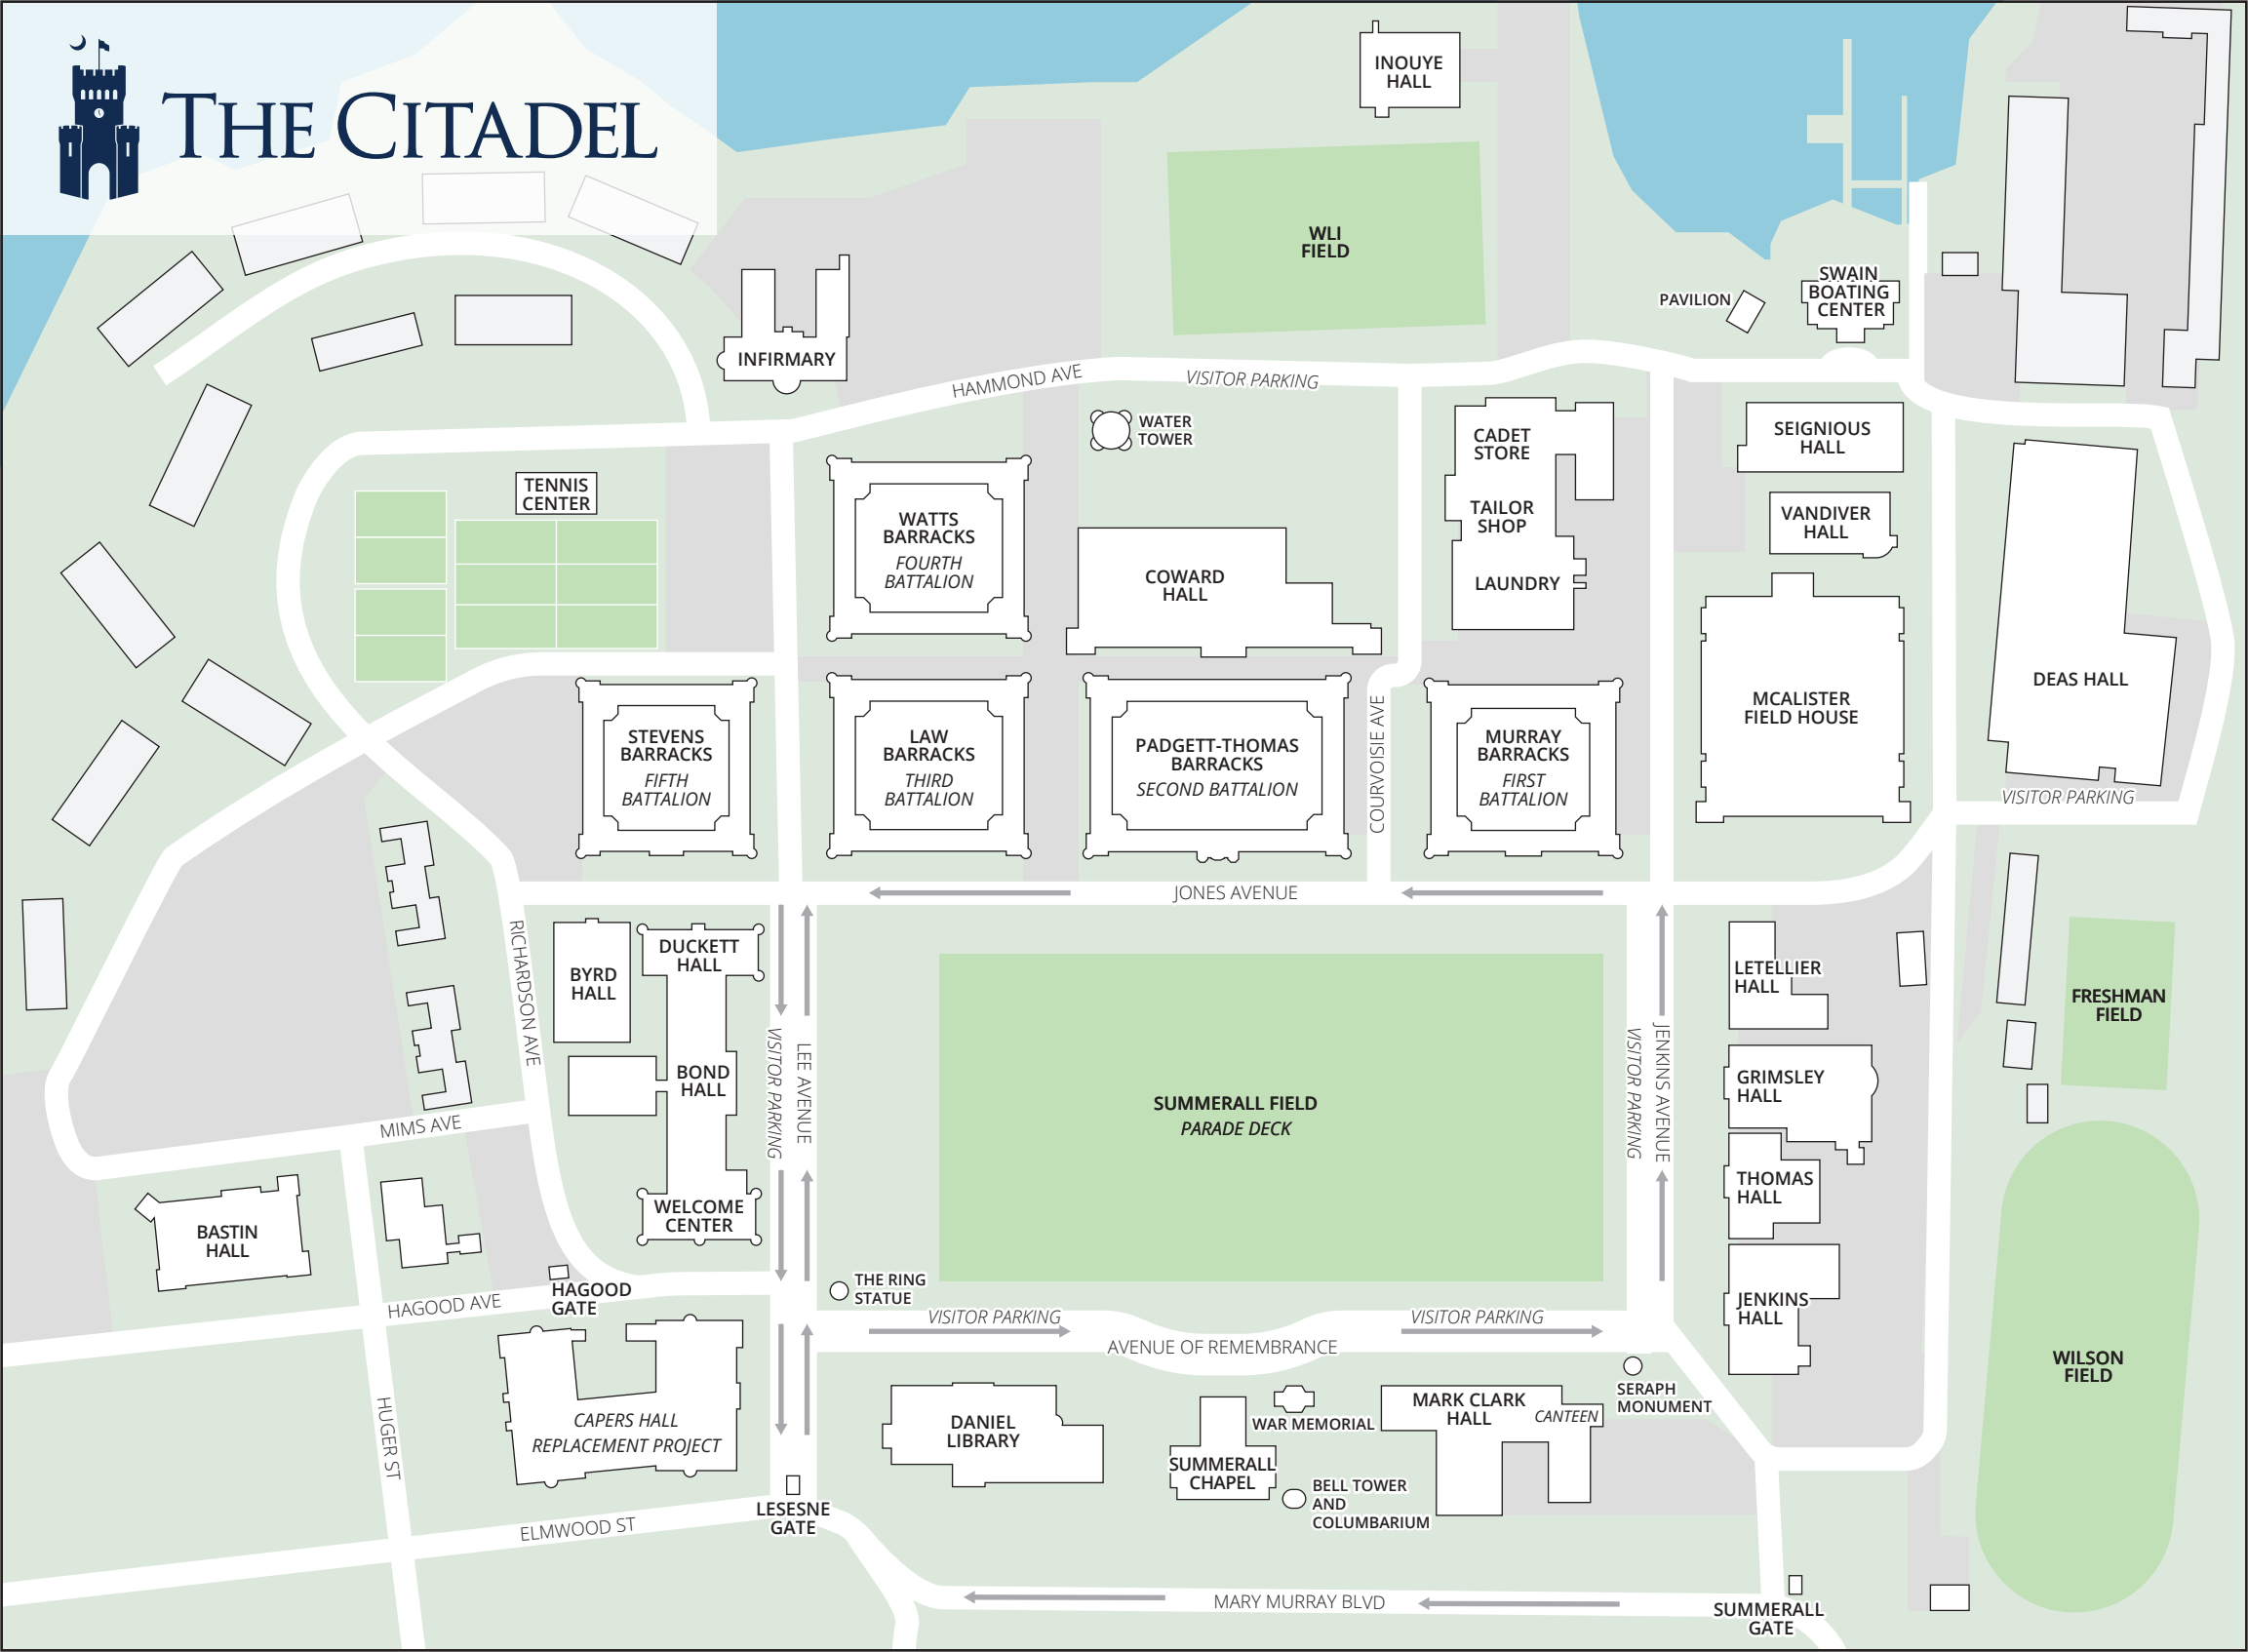

THE CITADEL

INOUYE HALL

WLI FIELD

INFIRMARY

PAVILION

SWAIN BOATING CENTER

HAMMOND AVE VISITOR PARKING

WATER TOWER

WATTS BARRACKS
FOURTH BATTALION

COWARD HALL

CADET STORE
TAILOR SHOP
LAUNDRY

SEIGNIOUS HALL

VANDIVER HALL

TENNIS CENTER

STEVENS BARRACKS
FIFTH BATTALION

LAW BARRACKS
THIRD BATTALION

DUCKETT HALL

BOND HALL

WELCOME CENTER

MIMS AVE

BASTIN HALL

LEE AVENUE
VISITOR PARKING

SUMMERALL FIELD
PARADE DECK

JENKINS AVENUE
VISITOR PARKING

VISITOR PARKING

AVENUE OF REMEMBRANCE

VISITOR PARKING

SERAPH MONUMENT

WILSON FIELD

HUGERS ST

CAPERS HALL
REPLACEMENT PROJECT

DANIEL LIBRARY