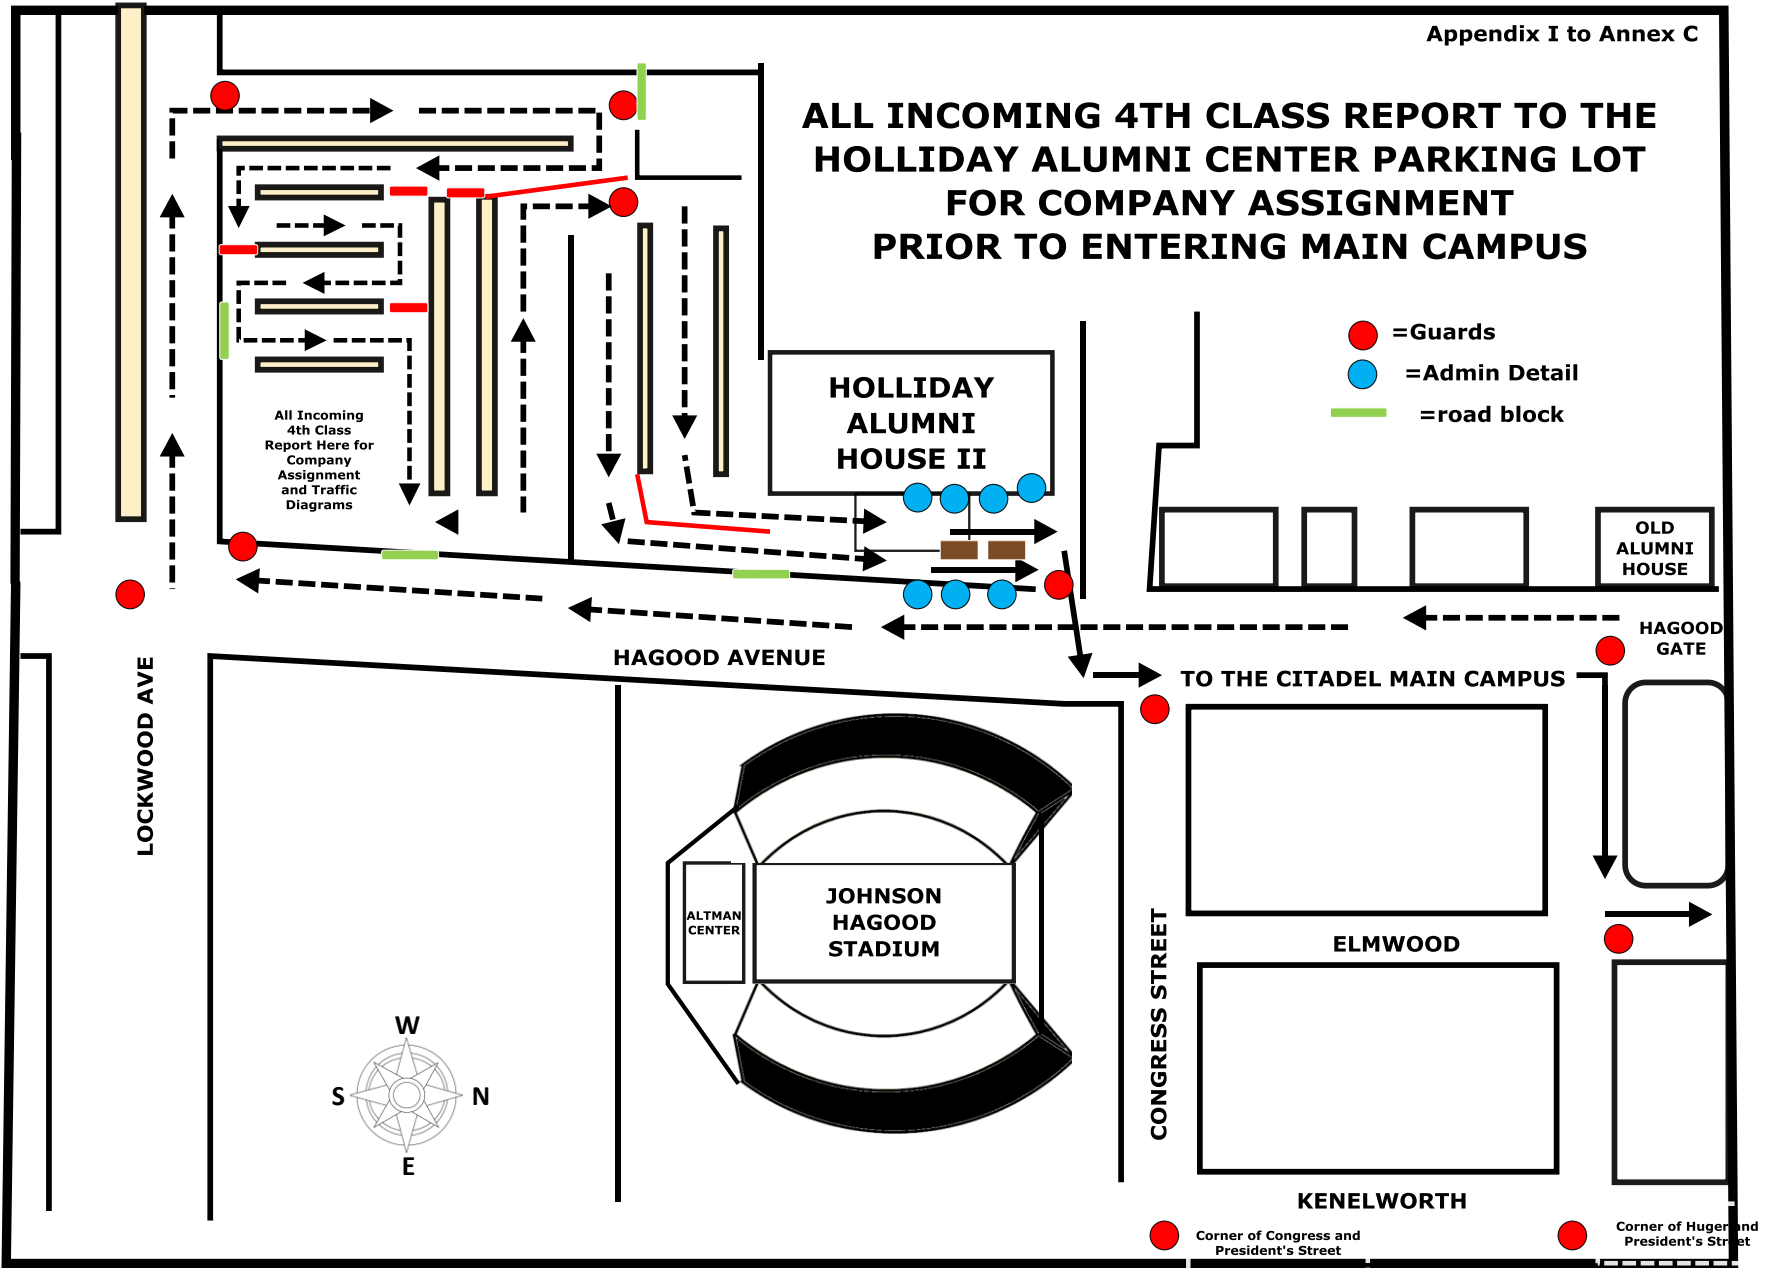

ALL INCOMING 4TH CLASS REPORT TO THE HOLLIDAY ALUMNI CENTER PARKING LOT FOR COMPANY ASSIGNMENT PRIOR TO ENTERING MAIN CAMPUS

- = Guards
- = Admin Detail
- = road block

All Incoming 4th Class Report Here for Company Assignment and Traffic Diagrams

HOLLIDAY ALUMNI HOUSE II

OLD ALUMNI HOUSE

JOHNSON HAGOOD STADIUM

ALTMAN CENTER

ELMWOOD

KENELWORTH

TO THE CITADEL MAIN CAMPUS

HAGOOD GATE

CONGRESS STREET

LOCKWOOD AVE

Corner of Congress and President's Street

Corner of Huger and President's Street