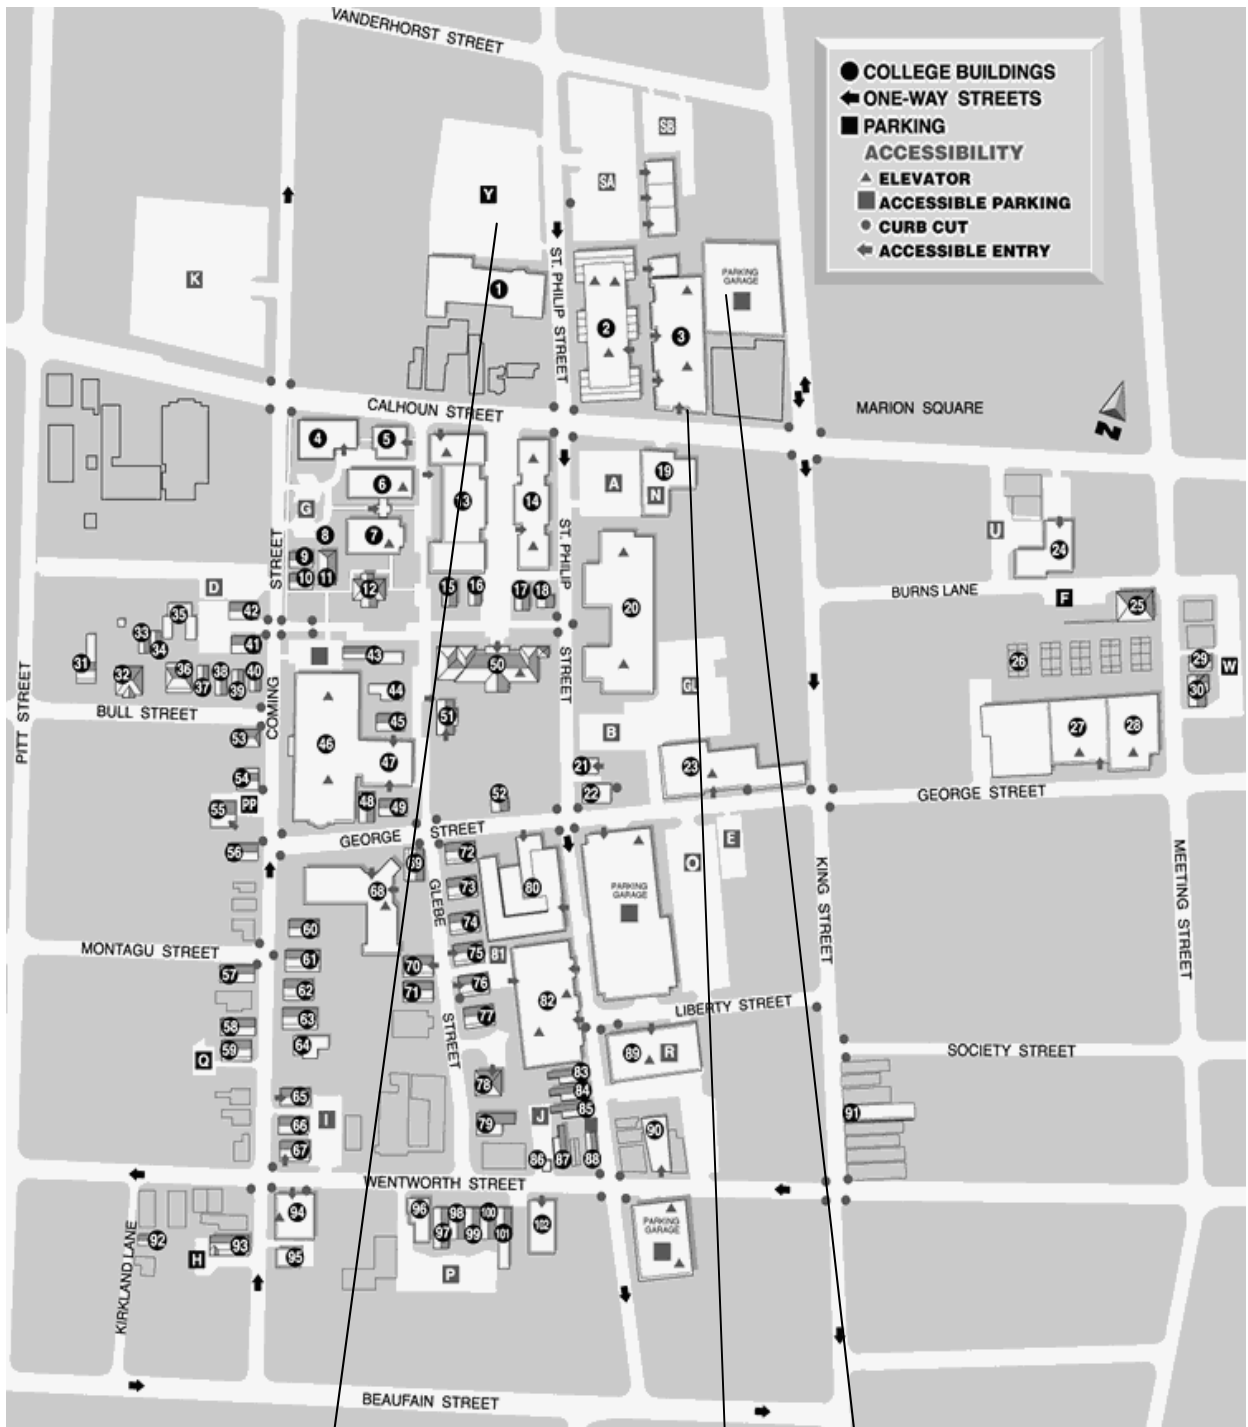

College of Charleston Campus Map – for Students

St. Philip St. Parking Garage.

The Career Center CANNOT pay for parking for students

The Career Center is on the second floor of the Lightsey Center, 160 Calhoun St. in Room 216

Parking Garage adjacent to the Francis Marion Hotel.

The Career Center CANNOT pay for parking for students.